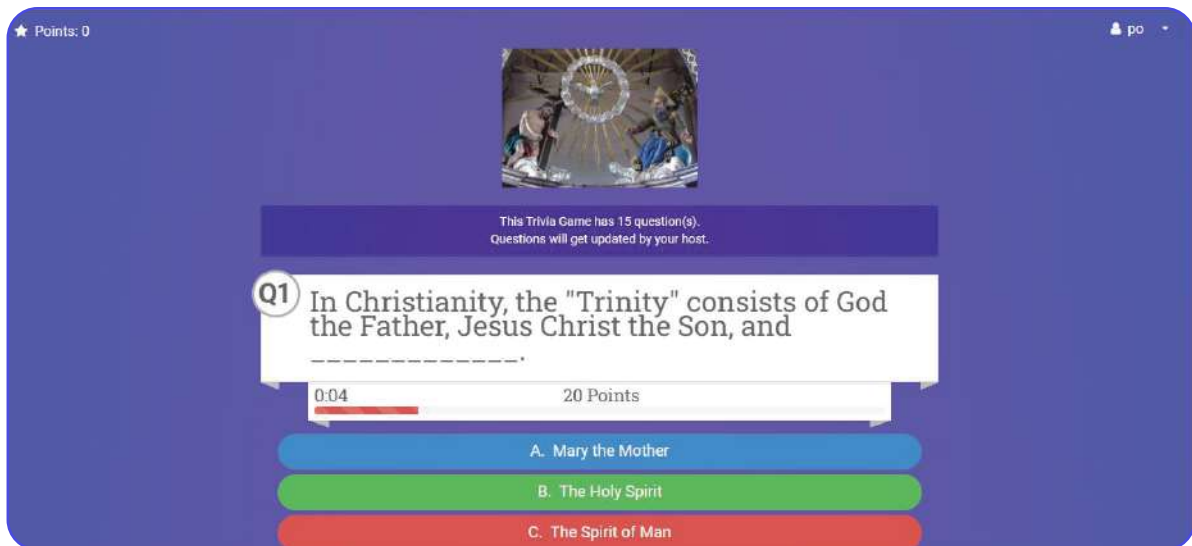

Fig 3: Participants will be displayed the questions in the given format on their desktop/mobiles

3. The score of the players will be calculated depending on the accuracy and speed of response.

Fig 4: Participants need to keep in mind that every question comes with decreasing point timer and hence players are encouraged to submit their answers quickly and correctly

Key Instructions for Round 1:

1. Participants are required to have a strong and stable internet connection to play the quiz.
2. Participants are requested to join according to their time slot only.
3. The **Winners of the 1st round** will be displayed on UniApply's Quiz Page (Click Here) and also on social media handles of UniApply such as Instagram, Facebook, Twitter.
4. Request all the participants to like, subscribe to the social handles to stay updated on the results.