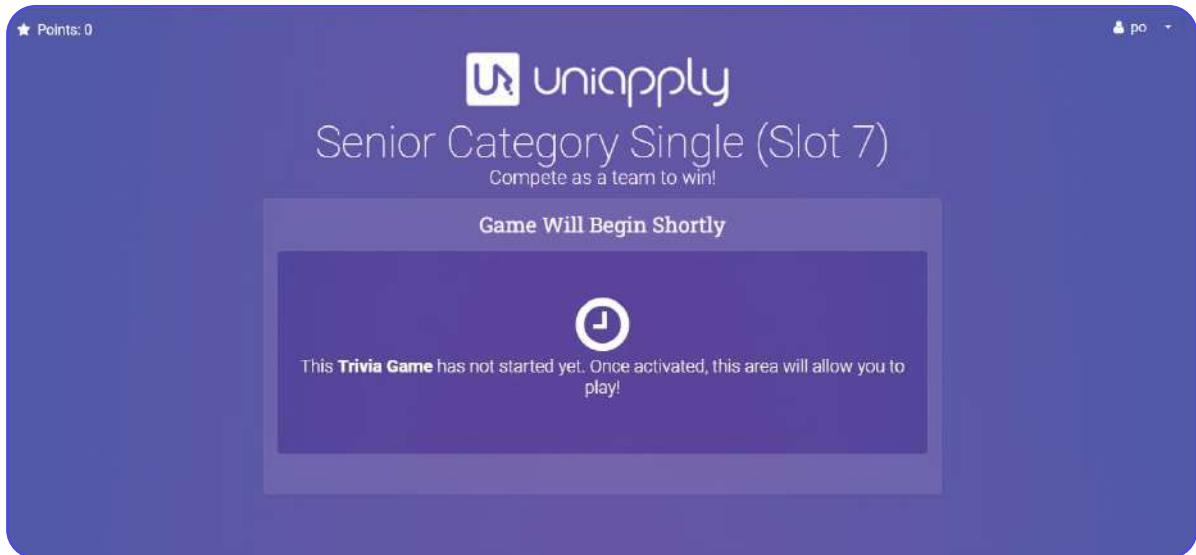

Fig 2: Participants are requested to wait for the host to start their game after login

Quiz Format for Round 1:

1. Round 1 of the Career quiz format will be played on the **Fastest finger First** format where the player earns more points the faster they answer the question correctly.
2. Round 1 will consist of 15 questions where overall points per question will be 100