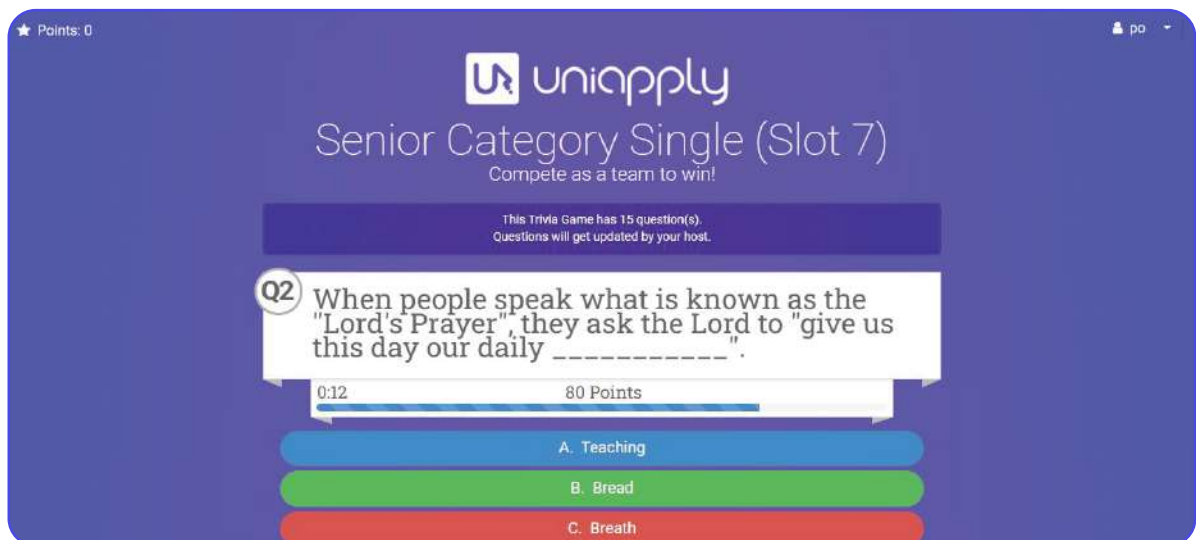

Quiz Format for Round 1:

1. Round 1 of the Career quiz format will be played on the **Fastest finger First** format where the player earns more points the faster they answer the question correctly.
2. Round 1 will consist of 15 questions where overall points per question will be 100